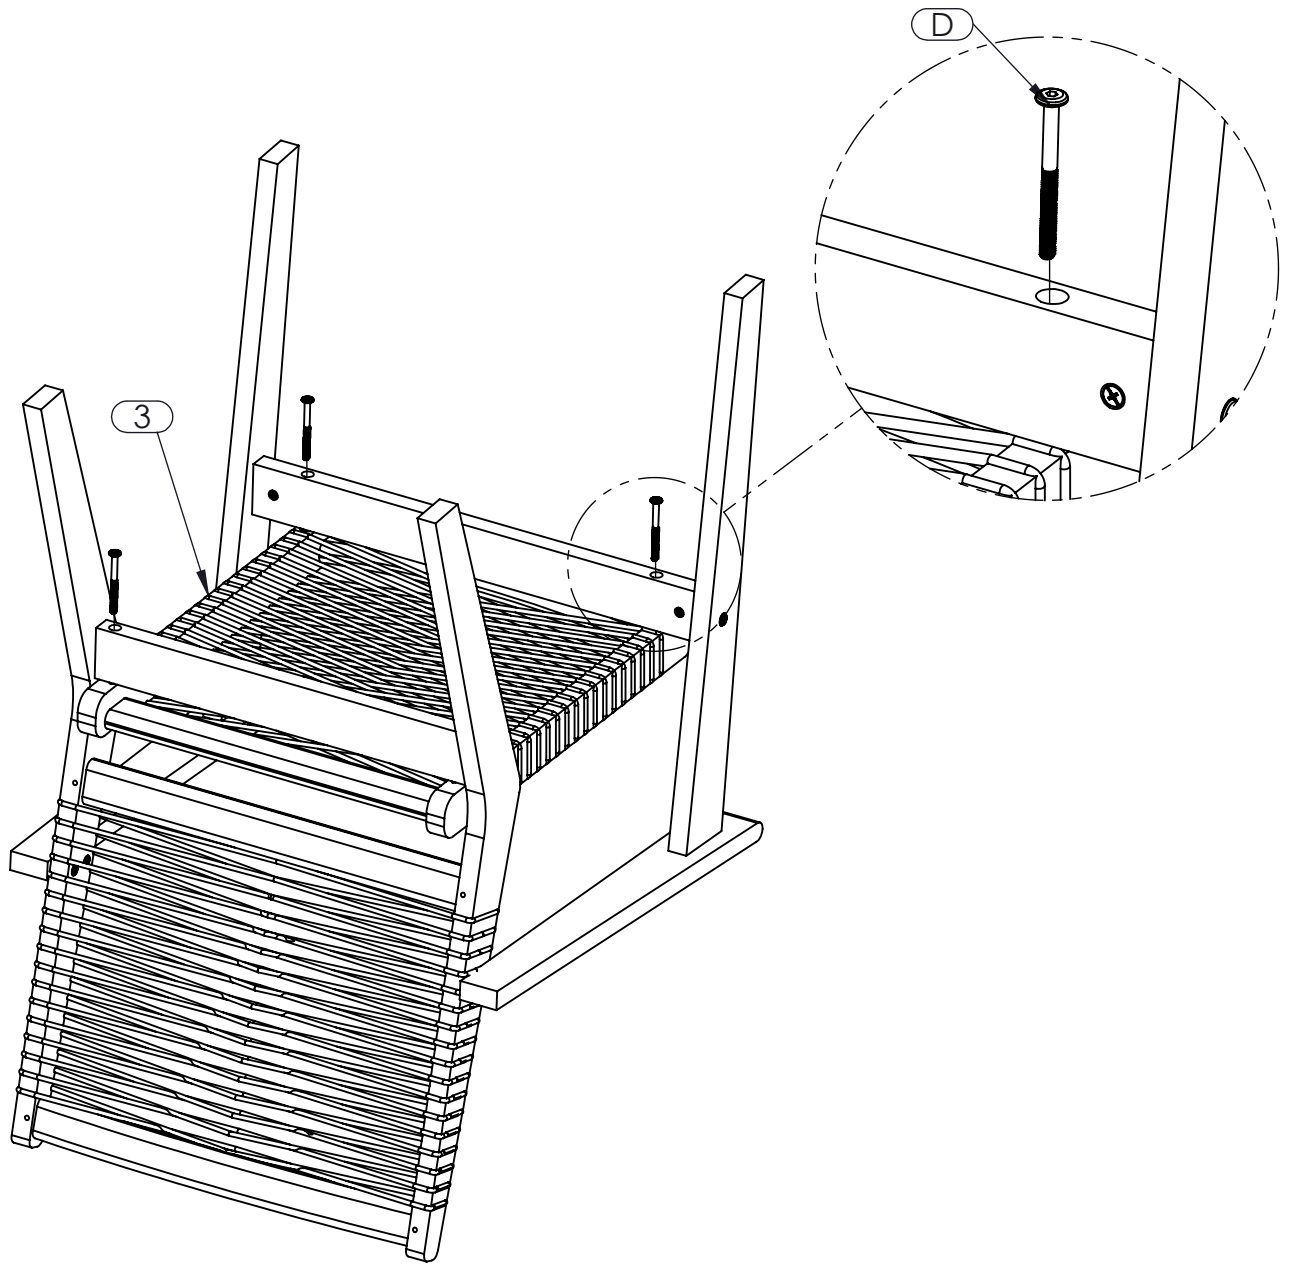

# Assembly Instruction

Monteringsanvisning | Montageanleitungen

Article Number: 9611-667

Description: Peter Diningchair Acacia - Dark brown / Beige

@venturehomese  
@venture.design

**Do not tighten screws until all  
screws have been assembled!**

**Venture  
home**

No.		Qty.
1		1
2		2
3		1
4		1

No.		Qty.
A	M6 x 40	4
B	M6 x 60	2
	NO	
C		2
	M6 x 13	
D	M6 x 70	4
	NO	
E		1
	M4 x 60	

Step 1:

Step 2:

@venturehomese  
@venture.design

**Do not tighten screws until all screws have been assembled!**