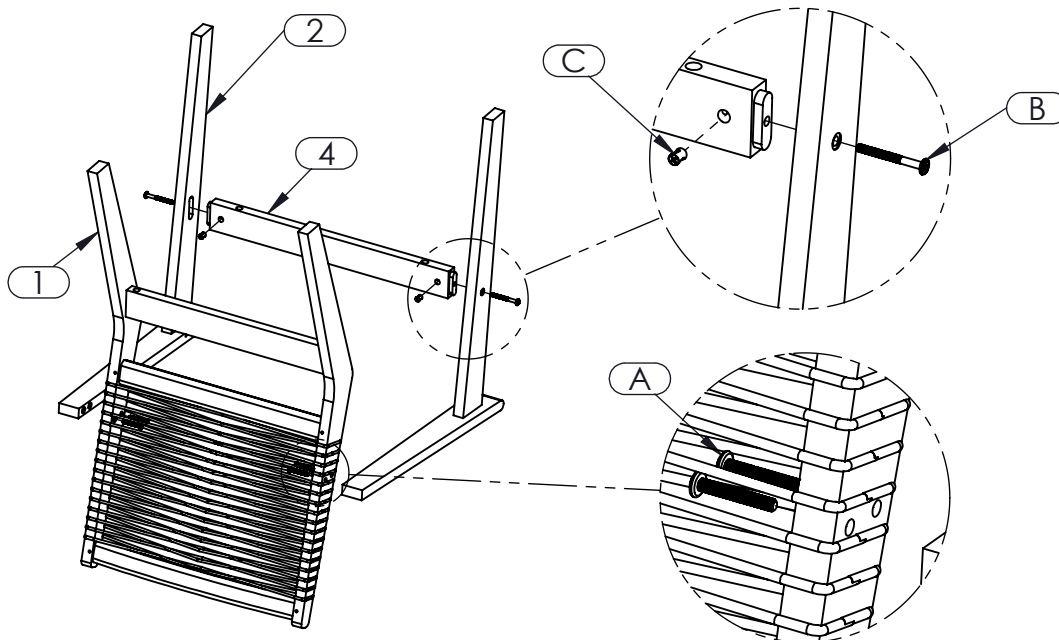

# Assembly Instruction

Monteringsanvisning | Montageanleitungen

Article Number: 9611-667

Description: Peter Diningchair Acacia - Dark brown / Beige

@venturehomese  
@venture.design

**Do not tighten screws until all  
screws have been assembled!**

**Venture  
home**

No.		Qty.
1		1
2		2
3		1
4		1

No.		Qty.
A	M6 x 40	4
B	M6 x 60	2
	NO	
C		2
	M6 x 13	
D	M6 x 70	4
	NO	
E		1
	M4 x 60	

Step 1:

Step 2:

@venturehomese  
@venture.design

**Do not tighten screws until all screws have been assembled!**